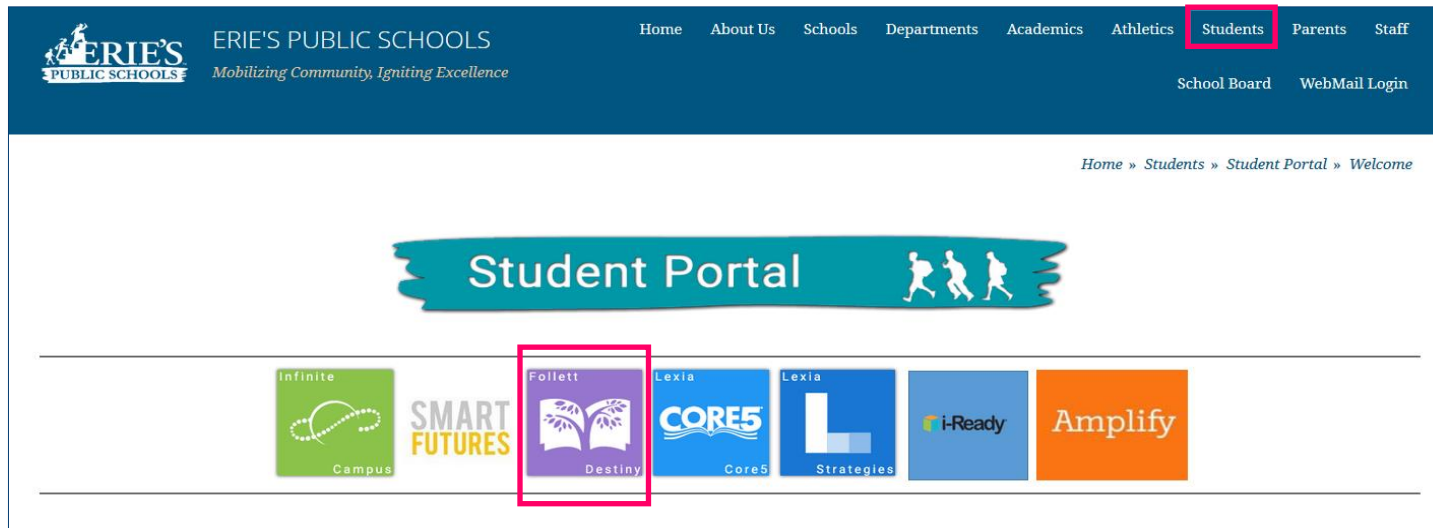

Destiny Discover

How to log in

Start at www.eriesd.org. Click **Students**, then **Follett Destiny**. Click on the name of your school from the list.

In the upper right-hand corner, click

and enter your

A login form with two input fields and two buttons. The "User Name:" field contains the text "123456". The "Password:" field contains six dots. Below the fields are two buttons: a blue "Log In" button and a grey "Cancel" button. A red arrow points from the text "and enter your" to the "User Name:" field.